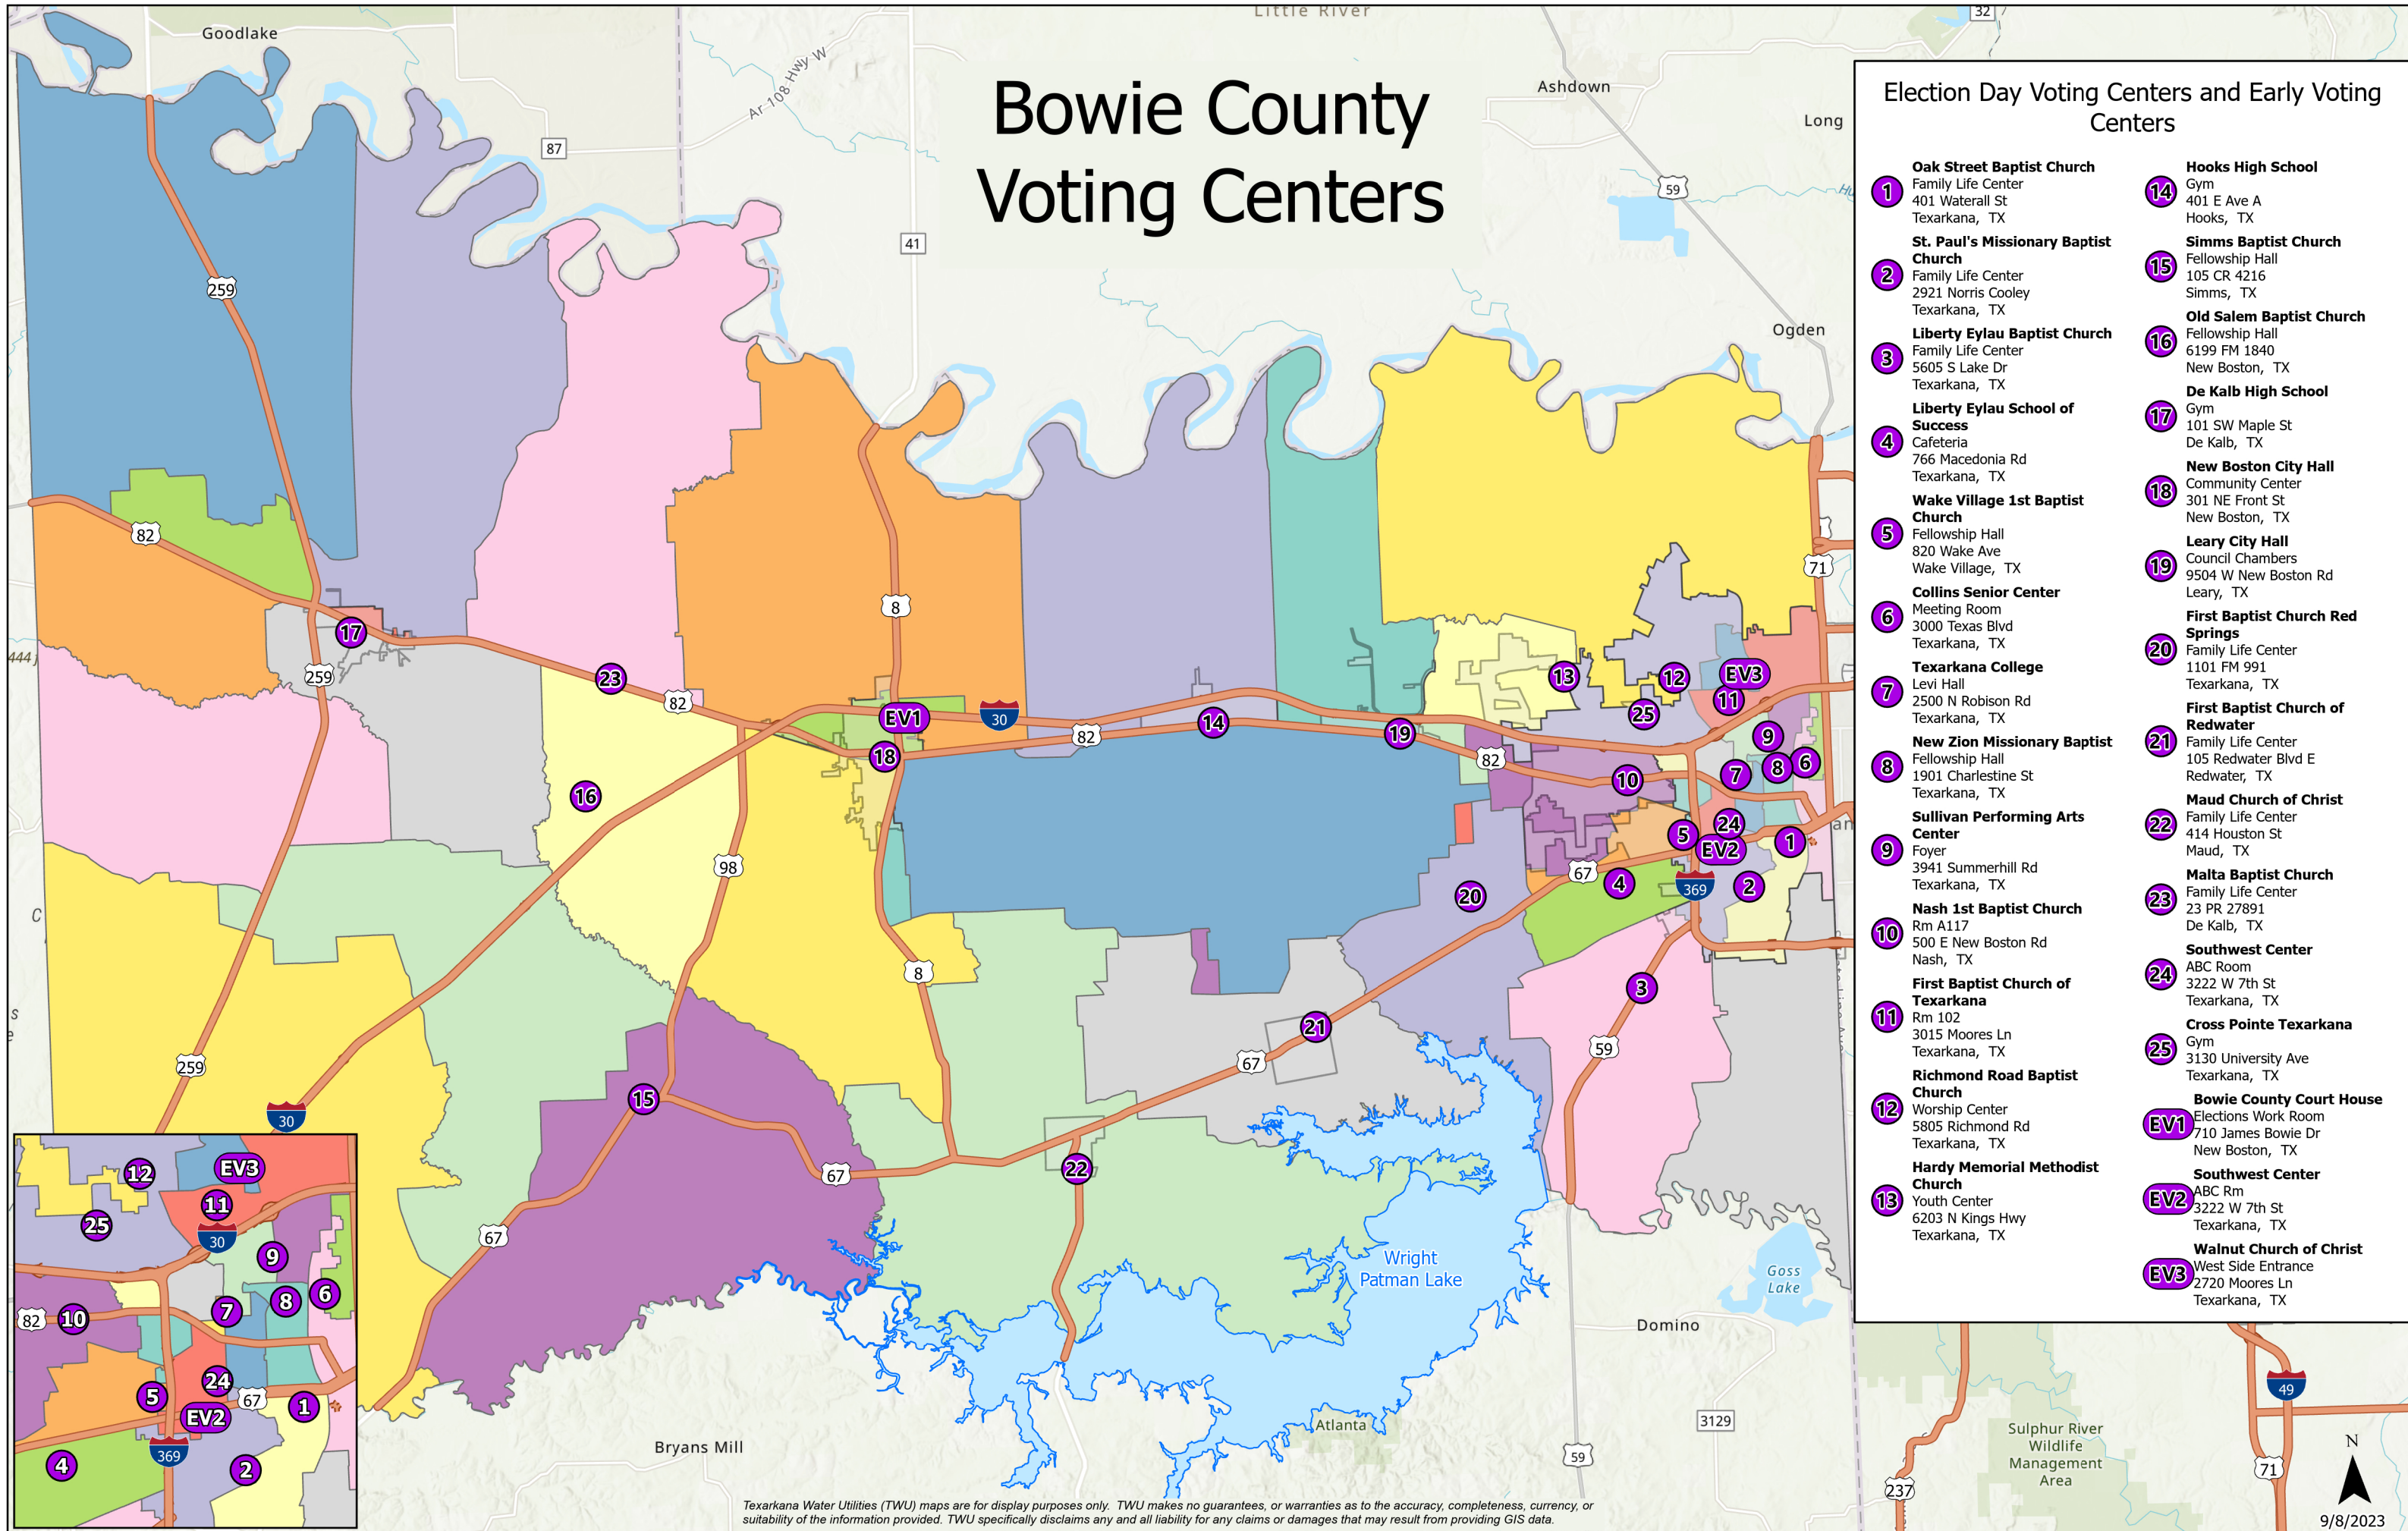

Bowie County Voting Centers

Election Day Voting Centers and Early Voting Centers

- 1 Oak Street Baptist Church**
Family Life Center
401 Waterall St
Texarkana, TX
- 2 St. Paul's Missionary Baptist Church**
Family Life Center
2921 Norris Cooley
Texarkana, TX
- 3 Liberty Eylau Baptist Church**
Family Life Center
5605 S Lake Dr
Texarkana, TX
- 4 Liberty Eylau School of Success**
Cafeteria
766 Macedonia Rd
Texarkana, TX
- 5 Wake Village 1st Baptist Church**
Fellowship Hall
820 Wake Ave
Wake Village, TX
- 6 Collins Senior Center**
Meeting Room
3000 Texas Blvd
Texarkana, TX
- 7 Texarkana College**
Levi Hall
2500 N Robison Rd
Texarkana, TX
- 8 New Zion Missionary Baptist**
Fellowship Hall
1901 Charlestine St
Texarkana, TX
- 9 Sullivan Performing Arts Center**
Foyer
3941 Summerhill Rd
Texarkana, TX
- 10 Nash 1st Baptist Church**
Rm A117
500 E New Boston Rd
Nash, TX
- 11 First Baptist Church of Texarkana**
Rm 102
3015 Moores Ln
Texarkana, TX
- 12 Richmond Road Baptist Church**
Worship Center
5805 Richmond Rd
Texarkana, TX
- 13 Hardy Memorial Methodist Church**
Youth Center
6203 N Kings Hwy
Texarkana, TX
- 14 Hooks High School**
Gym
401 E Ave A
Hooks, TX
- 15 Simms Baptist Church**
Fellowship Hall
105 CR 4216
Simms, TX
- 16 Old Salem Baptist Church**
Fellowship Hall
6199 FM 1840
New Boston, TX
- 17 De Kalb High School**
Gym
101 SW Maple St
De Kalb, TX
- 18 New Boston City Hall**
Community Center
301 NE Front St
New Boston, TX
- 19 Leary City Hall**
Council Chambers
9504 W New Boston Rd
Leary, TX
- 20 First Baptist Church Red Springs**
Family Life Center
1101 FM 991
Texarkana, TX
- 21 First Baptist Church of Redwater**
Family Life Center
105 Redwater Blvd E
Redwater, TX
- 22 Maud Church of Christ**
Family Life Center
414 Houston St
Maud, TX
- 23 Malta Baptist Church**
Family Life Center
23 PR 27891
De Kalb, TX
- 24 Southwest Center**
ABC Room
3222 W 7th St
Texarkana, TX
- 25 Cross Pointe Texarkana**
Gym
3130 University Ave
Texarkana, TX
- EV1 Bowie County Court House**
Elections Work Room
710 James Bowie Dr
New Boston, TX
- EV2 Southwest Center**
ABC Rm
3222 W 7th St
Texarkana, TX
- EV3 Walnut Church of Christ**
West Side Entrance
2720 Moores Ln
Texarkana, TX